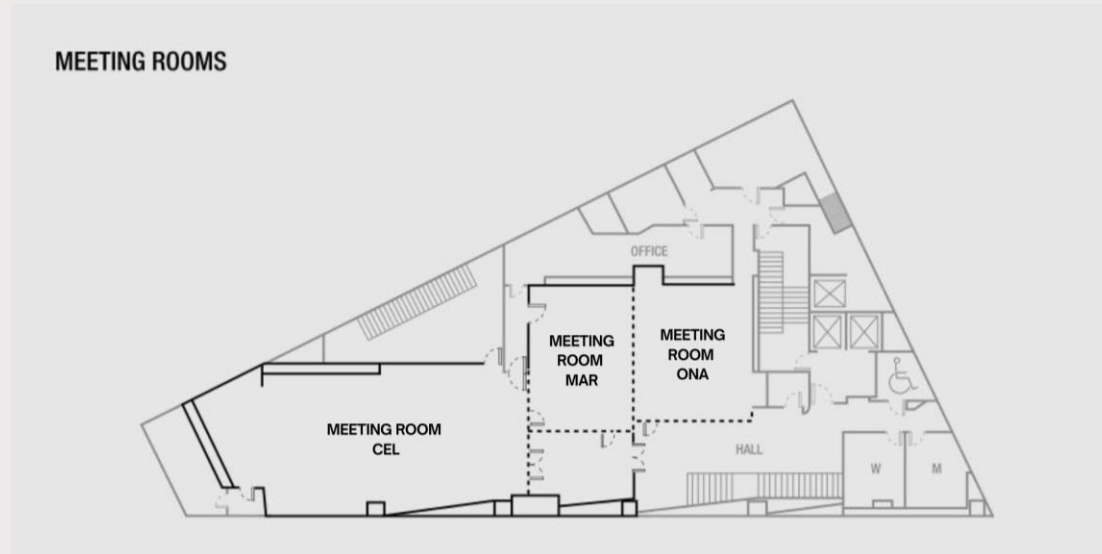

# Meeting Spaces

- 3 Meeting Spaces
  - ✓ 2 combined
  - ✓ 1 with day light
- From 5 to 90 persons
- 1 Hall
- From Meeting to Celebration
- Event Planner dedicated

Also ...

FOUR  
POINTS  
BY SHERATON

.....  
**Barcelona Diagonal**